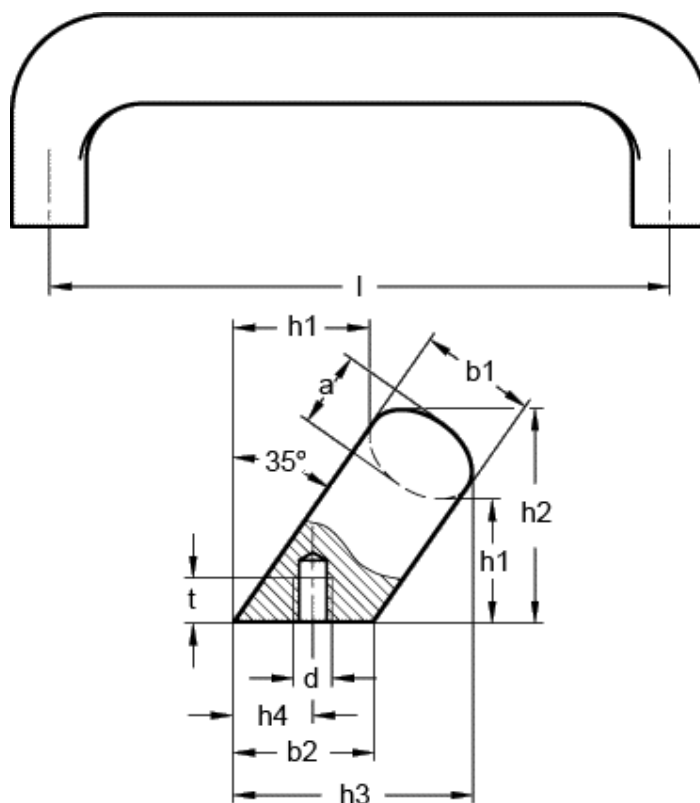

Article number: 20176148

Description: E+G Cabinet U-handle GN 565.2-20-112-SW

Measures

a	= 13	l	= 112
b1	= 20	r	= 13
b2	= 24	t min	= 10
d	= M6		
h1	= 32		
h2	= 48		
h3	= 50		
h4 +1	= 13.5		